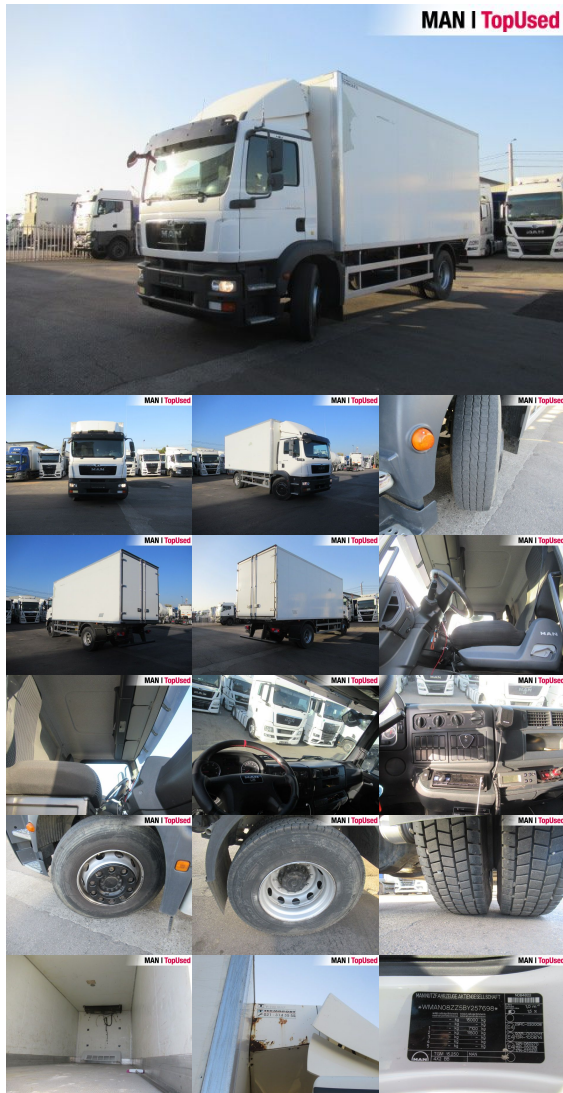

# MAN TGM 15.250 4X2 BB

SHV0031024

Preț

**16,500 EUR** (net)**19,635 EUR** (gross)

Body type	Insulated/refrigerated box
1st reg.	06/2011
Power	184kW (250 HP)
Mileage	297175 km
Storage location	Otopeni - MHS Truck Service

## BASIC DATA

Brand	MAN
Model serie	TGM
Model variant	TGM TG2
Body type	Insulated/refrigerated box
Colours	white
Driver's cab	C