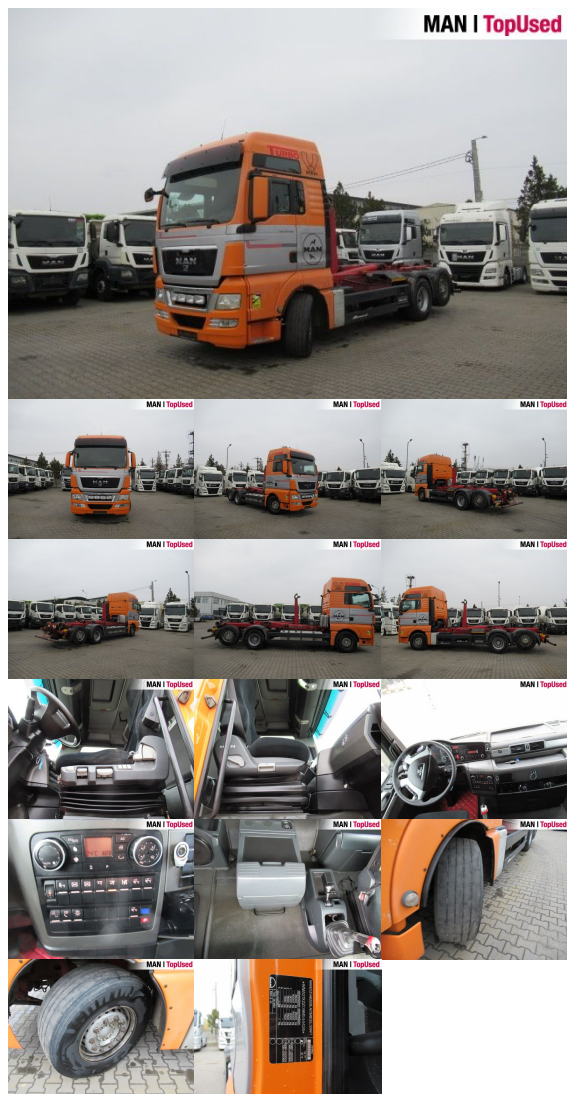

MAN TGX 26.480 6X2-2 LL

SH03381122

Preț

9,900 EUR (net)**11,781 EUR** (gross)

Body type	Tractor unit
1st reg.	04/2009
Power	353kW (480 HP)
Mileage	1276864 km
Storage location	Otopeni - MHS Truck Service

BASIC DATA

Brand	MAN
Model serie	TGX
Model variant	TGX TG2
Body type	Tractor unit
Colours	orange
Driver's cab	XXL
Berths	2 berths

TECHNICAL DATA

Power	353 kW (480 HP)
Fuel	Diesel
Gearbox type	Manual
Wheel drive	6x2-2
Suspension	Air suspension
Axles	3 axles

WEIGHTS AND MEASURES

Rear overhang	2400 mm
Wheel base	4500 mm
	1350 mm
Fuel tank	AdBlue: 75 l
	Fuel tank: 680 l
Emission category	Euro5

EQUIPMENT

Safety

- Antilock Braking System ABS
- Anti Slip Regulation ASR
- Immobilizer
- Intarder
- Rear underrun
- Electr. and heated kerb mirror: right
- Electr./heated wide angle mirror